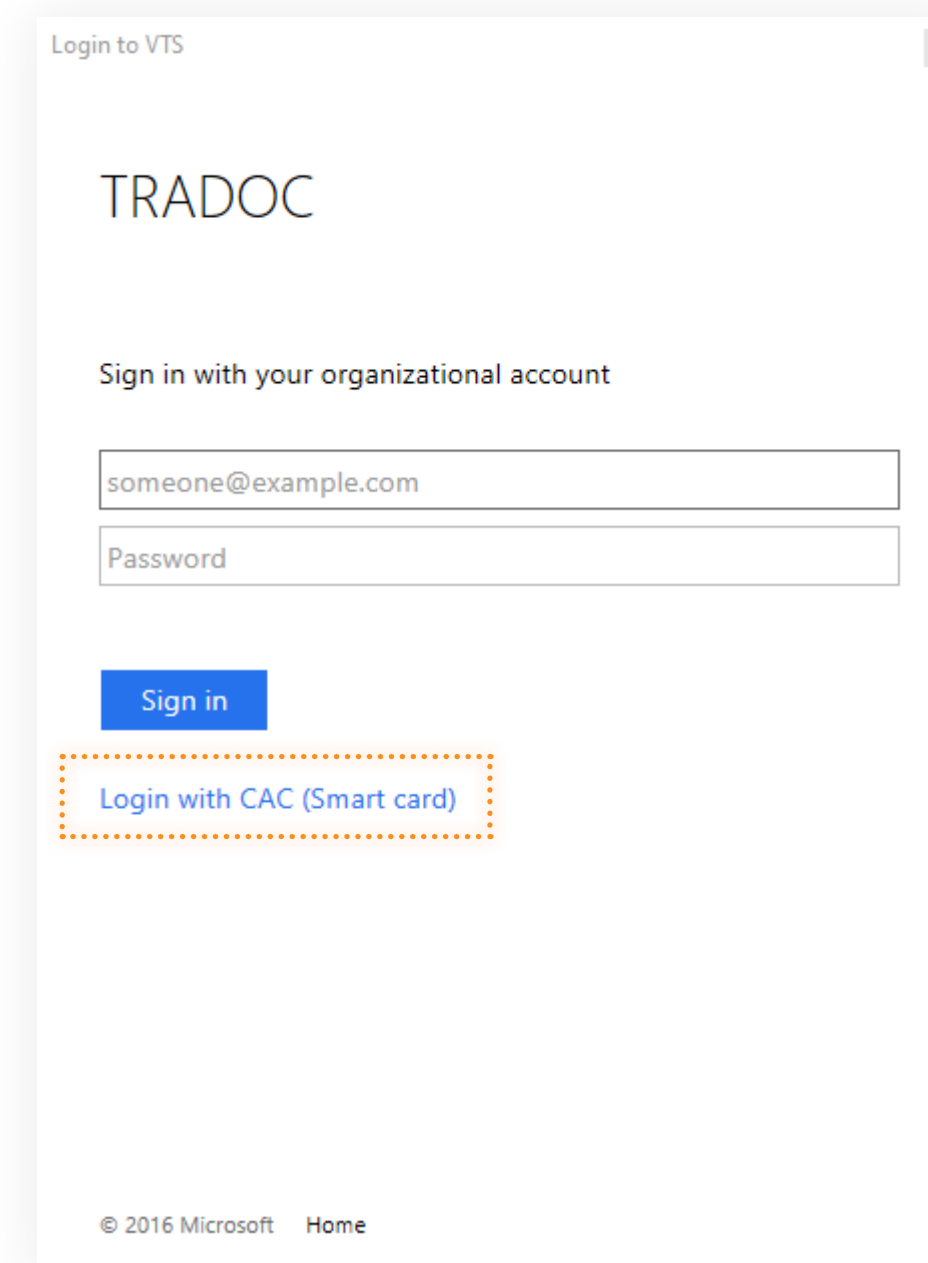

# CAC Login

Logging into the VTS is simple, so long as the proper options are selected.

Select **Login with CAC**.

Select **More choices**, then the **DoD ID certificate** that contains your email address (or EDIPI, located on back of CAC). Select **OK** and enter your pin.